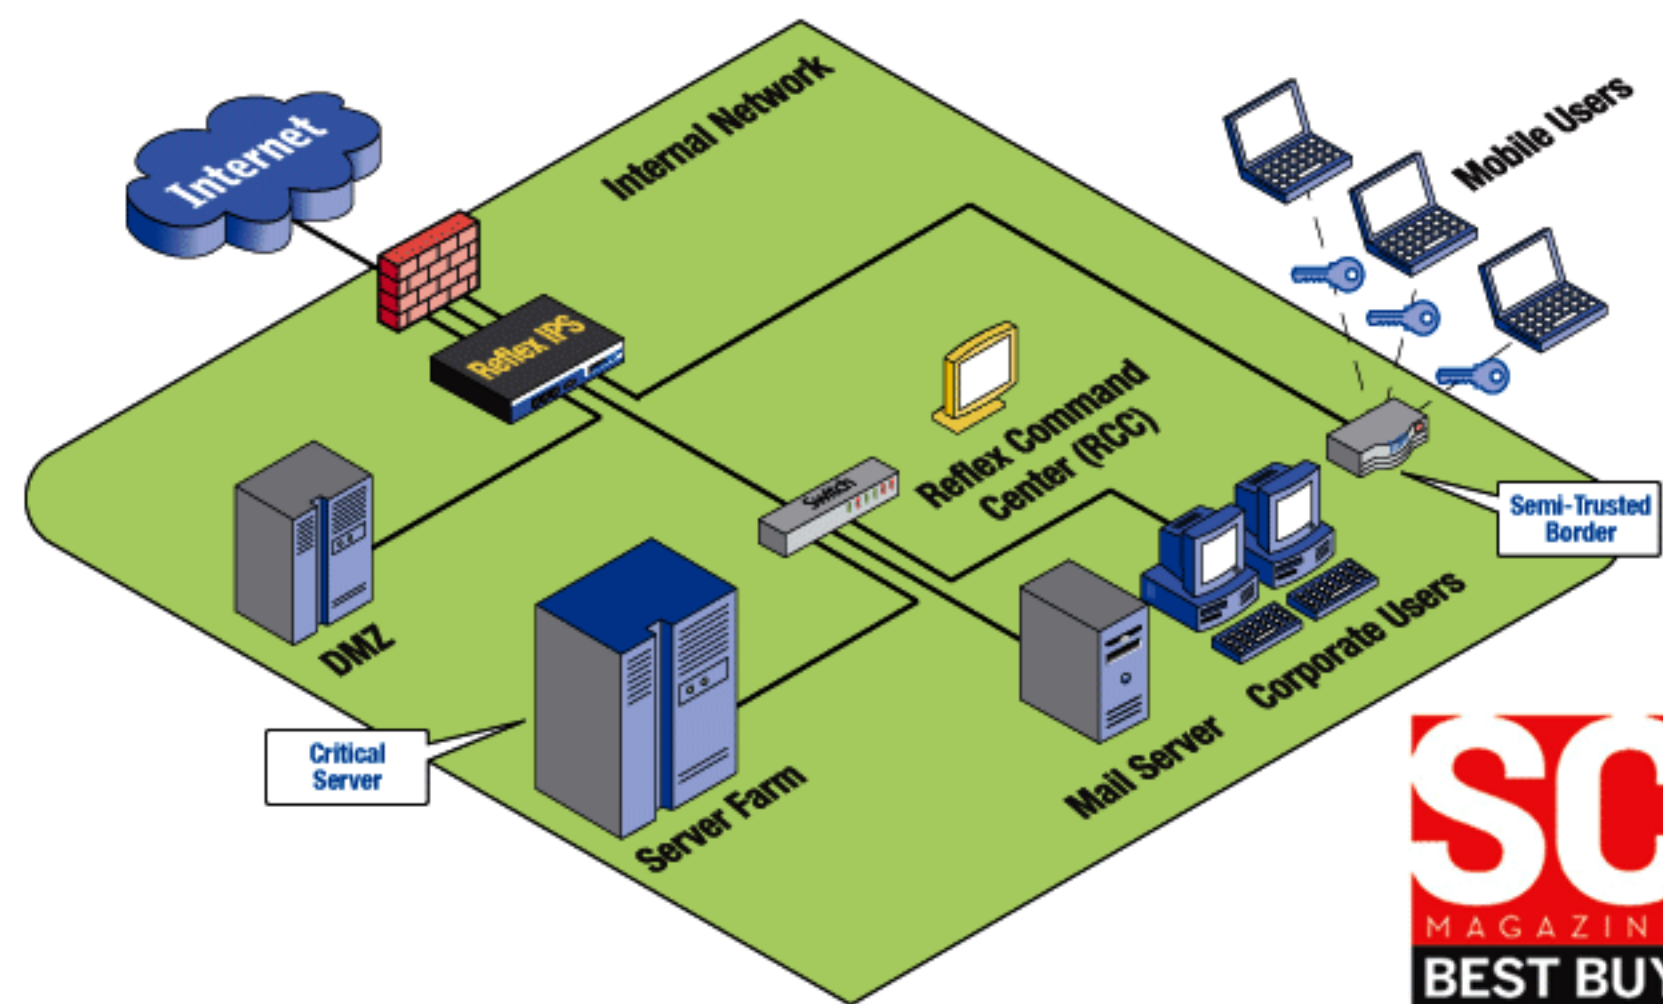

About Reflex Security, Inc.

Reflex Security, Inc., a pioneer in network intrusion prevention, delivers real-time network security through its innovative products and IPS Everywhere approach to enterprise-wide security. Reflex Security accurately blocks internal and external security threats to prevent today's most serious network attacks. SC Magazine recently named Reflex Security the top performer in its 2006 Group Test of IPS vendors, awarding its coveted "Best Buy" honor. Adaptable, reliable, and easy to use, Reflex Security simplifies enterprise security for business networks and virtualized networks of all sizes.

53 Perimeter Center East, Suite 175
Atlanta, GA 30346 USA
Tel +1.770.408.2034
fax +1.770.408.2035
www.reflexsecurity.com